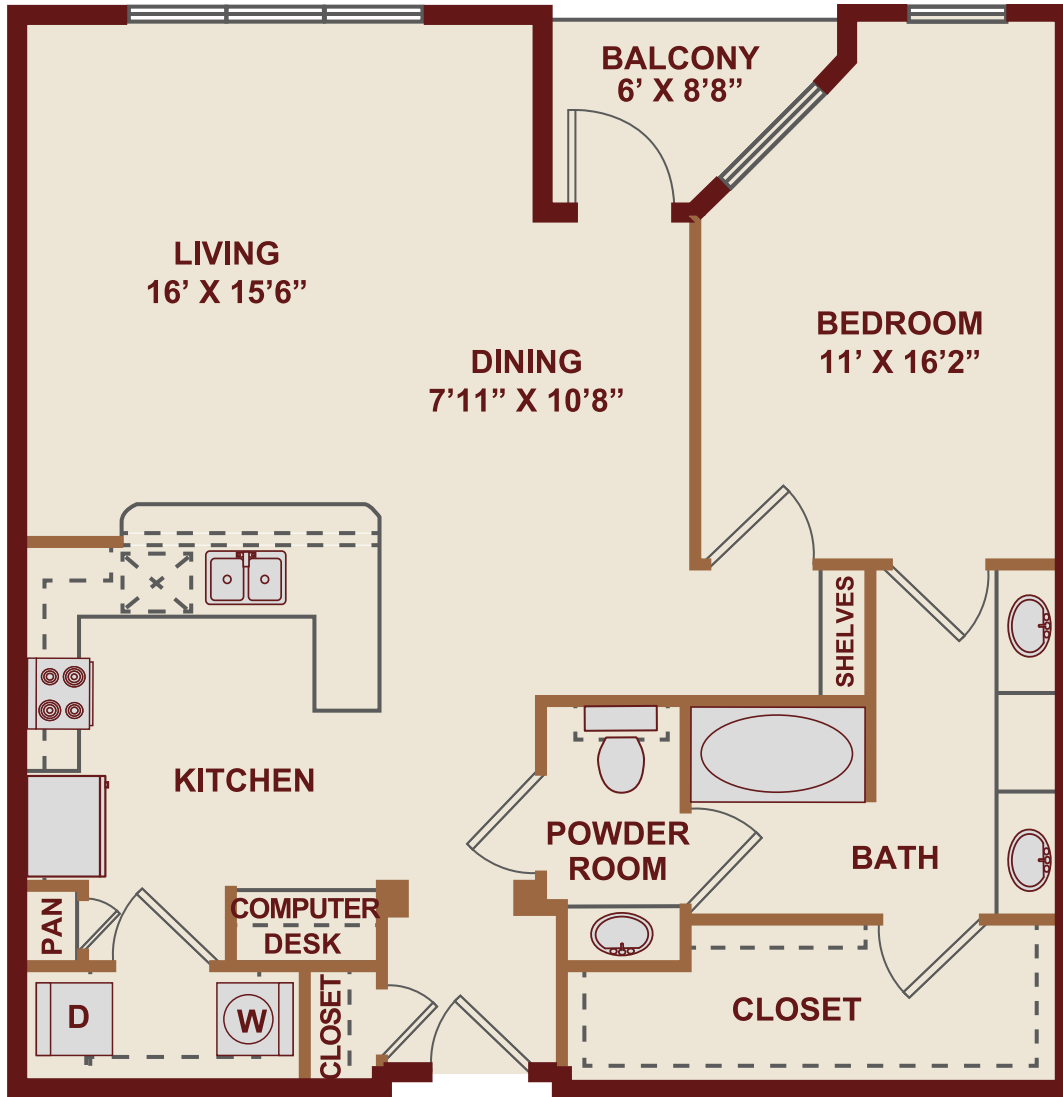

# A7

1 BED / 1.5 BATH

# 1020

SQ. FT.

**GALATYN  
STATION**

2301 Performance Drive | Richardson, TX 75082

[www.galatynstationrichardson.com](http://www.galatynstationrichardson.com)

Floor plans are artist's rendering. All dimensions are approximate. Actual product and specifications may vary in dimension or detail. Not all features are available in every apartment. Prices and availability are subject to change. Please see a representative for details.