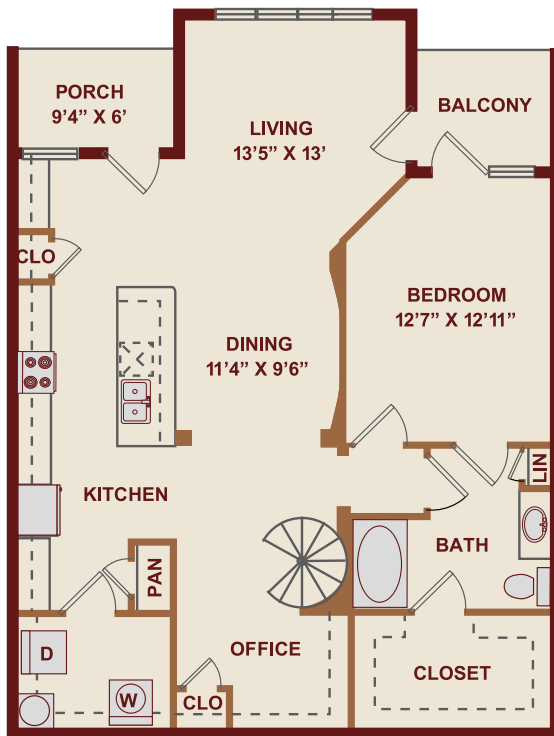

TH1

2 BED / 2 BATH / OFFICE

1659 -1689

SQ. FT.

FIRST FLOOR

SECOND FLOOR

 GALATYN STATION	2301 Performance Drive Richardson, TX 75082
	www.galatynstationrichardson.com

Floor plans are artist's rendering. All dimensions are approximate. Actual product and specifications may vary in dimension or detail. Not all features are available in every apartment. Prices and availability are subject to change. Please see a representative for details.