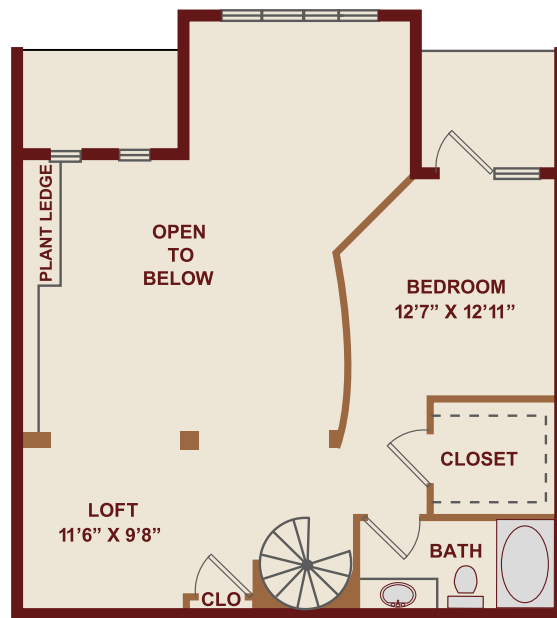

TH1

2 BED / 2 BATH / OFFICE

1659 -1689

SQ. FT.

FIRST FLOOR

SECOND FLOOR

 GALATYN STATION	2301 Performance Drive Richardson, TX 75082
	www.galatynstationrichardson.com

Floor plans are artist's rendering. All dimensions are approximate. Actual product and specifications may vary in dimension or detail. Not all features are available in every apartment. Prices and availability are subject to change. Please see a representative for details.