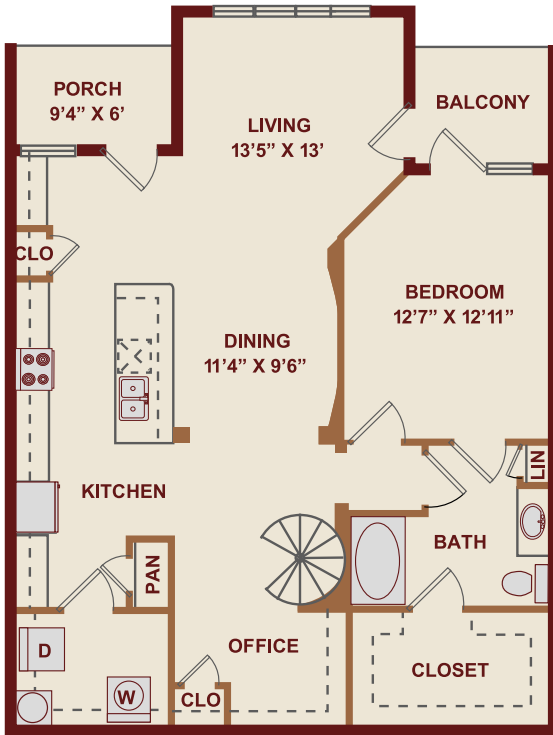

TH1

2 BED / 2 BATH / OFFICE

1659 - 1689

SQ. FT.

FIRST FLOOR

SECOND FLOOR

2301 Performance Drive | Richardson, TX 75082

www.galatynstationrichardson.com

Floor plans are artist's rendering. All dimensions are approximate. Actual product and specifications may vary in dimension or detail. Not all features are available in every apartment. Prices and availability are subject to change. Please see a representative for details.