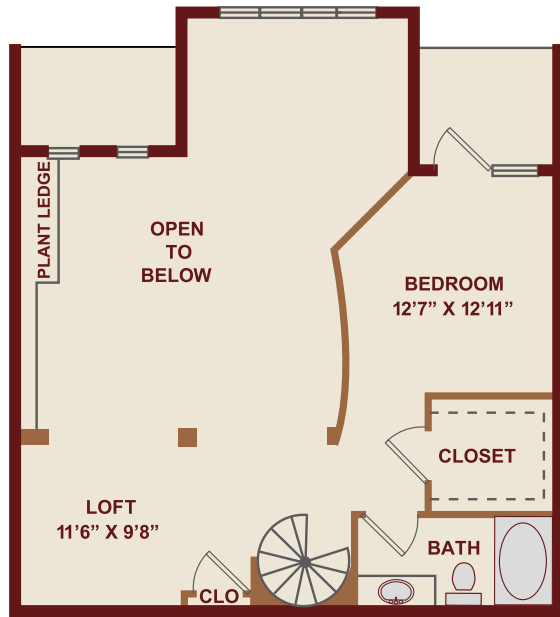

TH1

2 BED / 2 BATH / OFFICE

1659 - 1689

SQ. FT.

FIRST FLOOR

SECOND FLOOR

2301 Performance Drive | Richardson, TX 75082

www.galatynstationrichardson.com

Floor plans are artist's rendering. All dimensions are approximate. Actual product and specifications may vary in dimension or detail. Not all features are available in every apartment. Prices and availability are subject to change. Please see a representative for details.