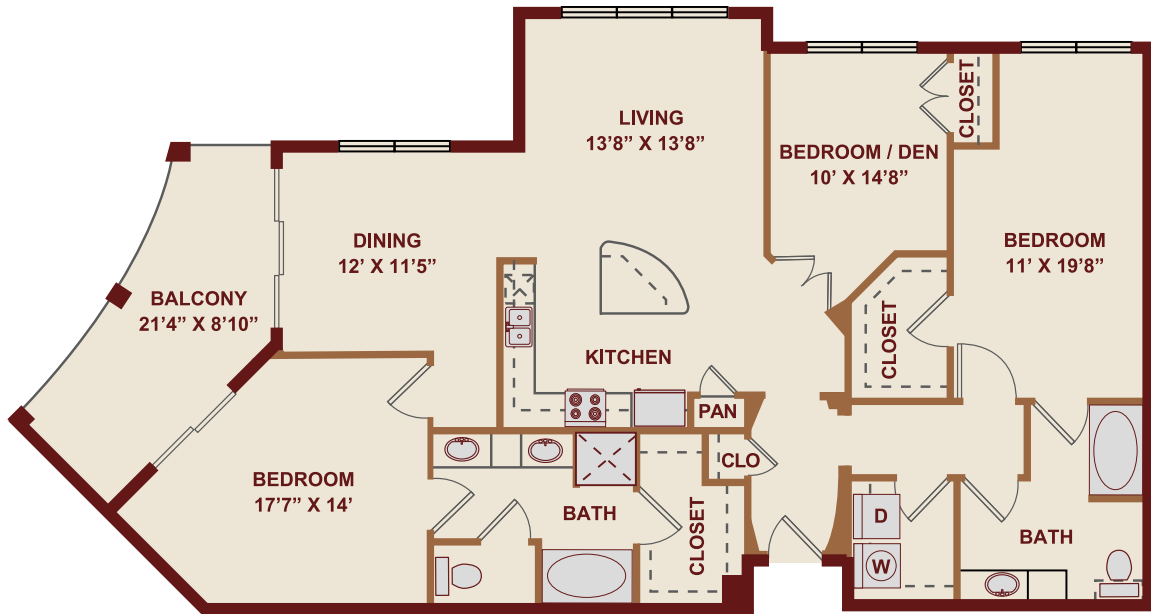

# C2

3 BED / 2 BATH

# 1560 - 1772

SQ. FT.

**GALATYN  
STATION**

2301 Performance Drive | Richardson, TX 75082

[www.galatynstationrichardson.com](http://www.galatynstationrichardson.com)

Floor plans are artist's rendering. All dimensions are approximate. Actual product and specifications may vary in dimension or detail. Not all features are available in every apartment. Prices and availability are subject to change. Please see a representative for details.