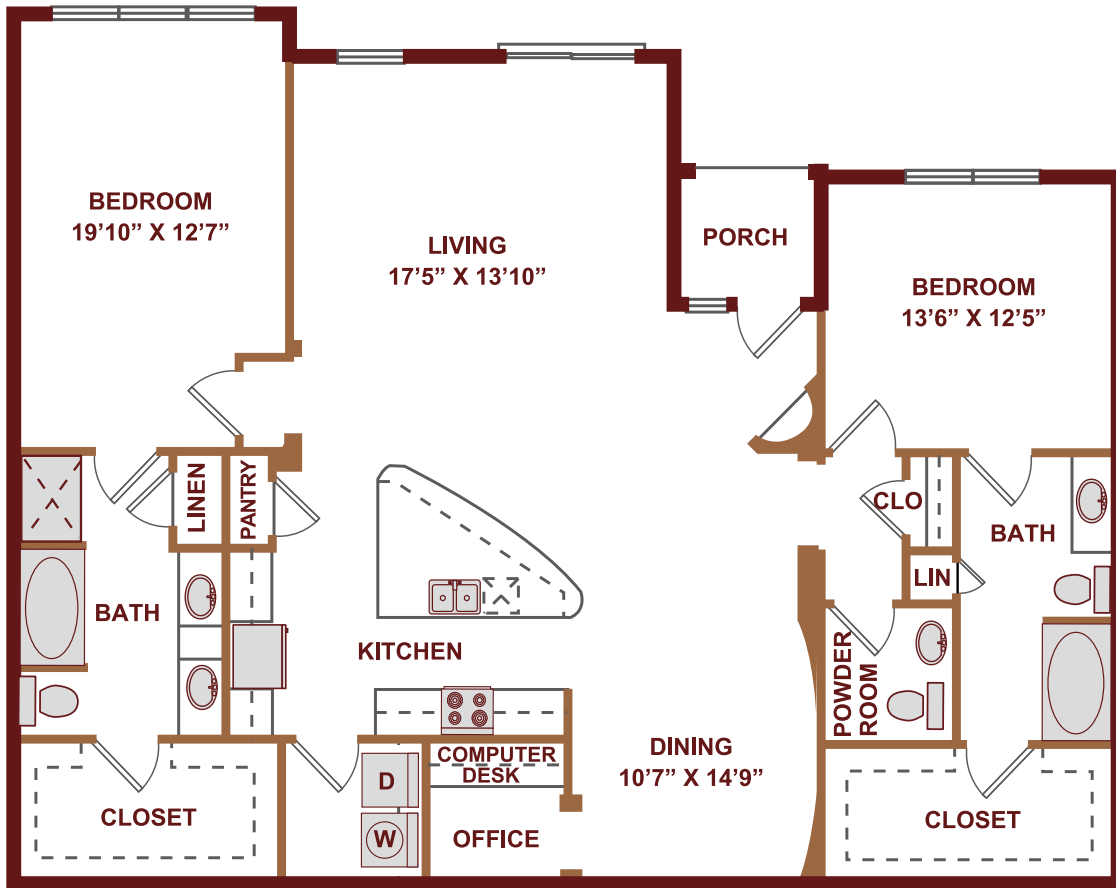

B9

2 BED / 2.5 BATH / OFFICE

1860

SQ. FT.

| | |
|--|--|
|  GALATYN STATION | 2301 Performance Drive Richardson, TX 75082 |
| | www.galatynstationrichardson.com |

Floor plans are artist's rendering. All dimensions are approximate. Actual product and specifications may vary in dimension or detail. Not all features are available in every apartment. Prices and availability are subject to change. Please see a representative for details.