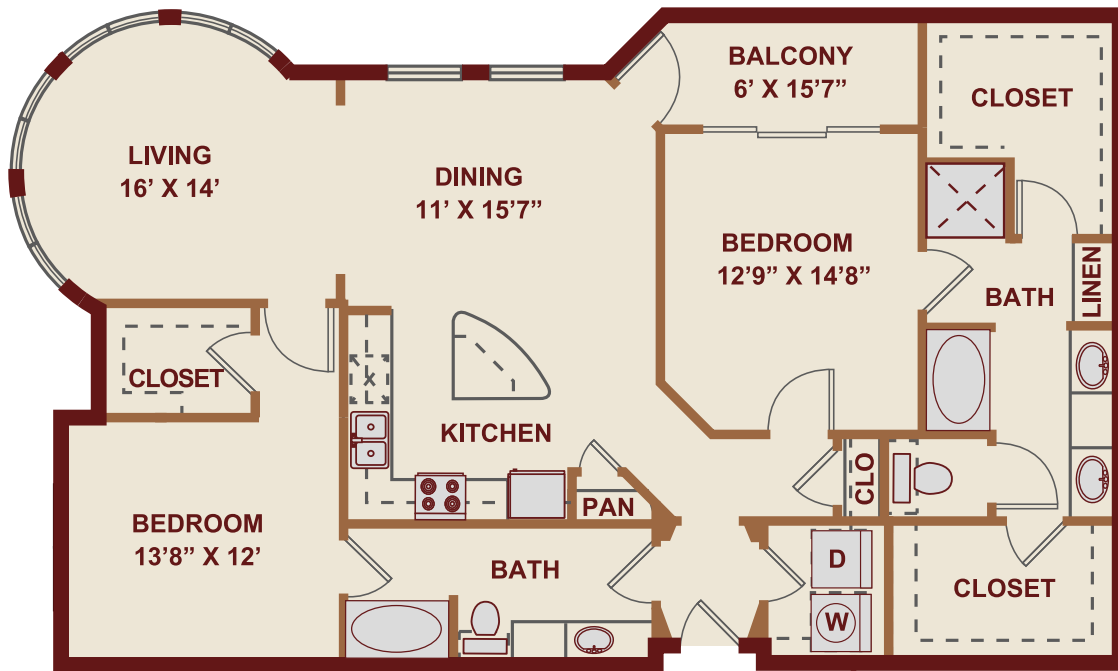

# B6

2 BED / 2 BATH

# 1622

SQ. FT.

**GALATYN  
STATION**

2301 Performance Drive | Richardson, TX 75082

[www.galatynstationrichardson.com](http://www.galatynstationrichardson.com)

Floor plans are artist's rendering. All dimensions are approximate. Actual product and specifications may vary in dimension or detail. Not all features are available in every apartment. Prices and availability are subject to change. Please see a representative for details.