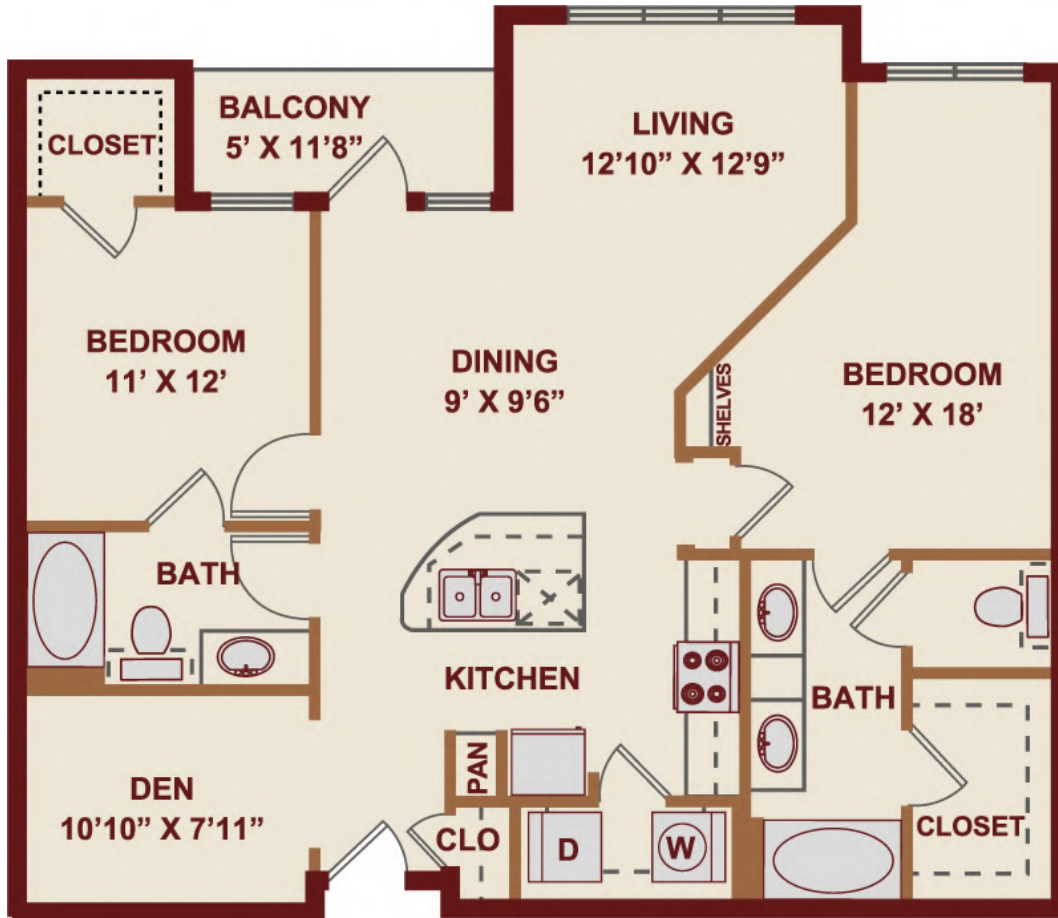

B4A

2 BED / 2 BATH

1292

SQ. FT.

**GALATYN
STATION**

2301 Performance Drive | Richardson, TX 75082

www.galatynstationrichardson.com

Floor plans are artist's rendering. All dimensions are approximate. Actual product and specifications may vary in dimension or detail. Not all features are available in every apartment. Prices and availability are subject to change. Please see a representative for details.