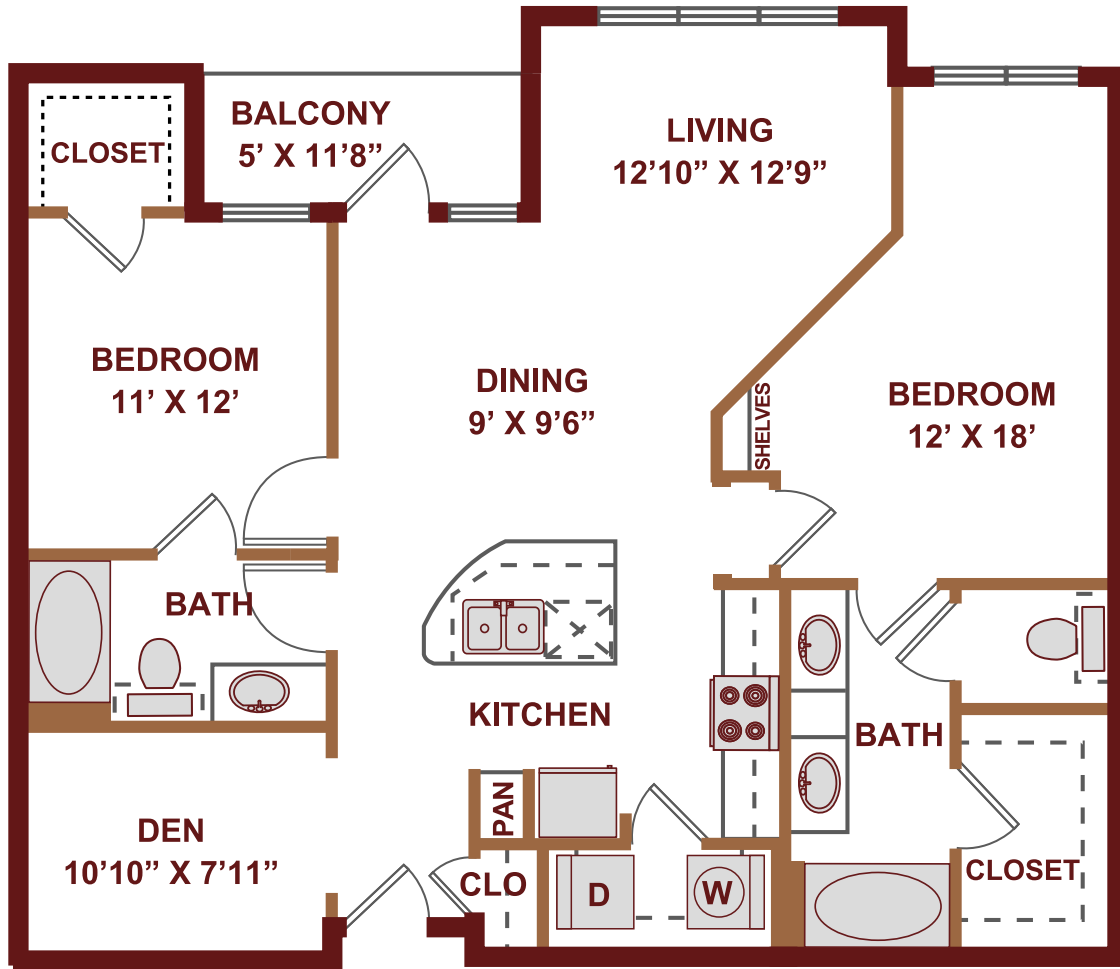

# B4

2 BED / 2 BATH / DEN

# 1233 - 1292

SQ. FT.

**GALATYN  
STATION**

2301 Performance Drive | Richardson, TX 75082

[www.galatynstationrichardson.com](http://www.galatynstationrichardson.com)

Floor plans are artist's rendering. All dimensions are approximate. Actual product and specifications may vary in dimension or detail. Not all features are available in every apartment. Prices and availability are subject to change. Please see a representative for details.