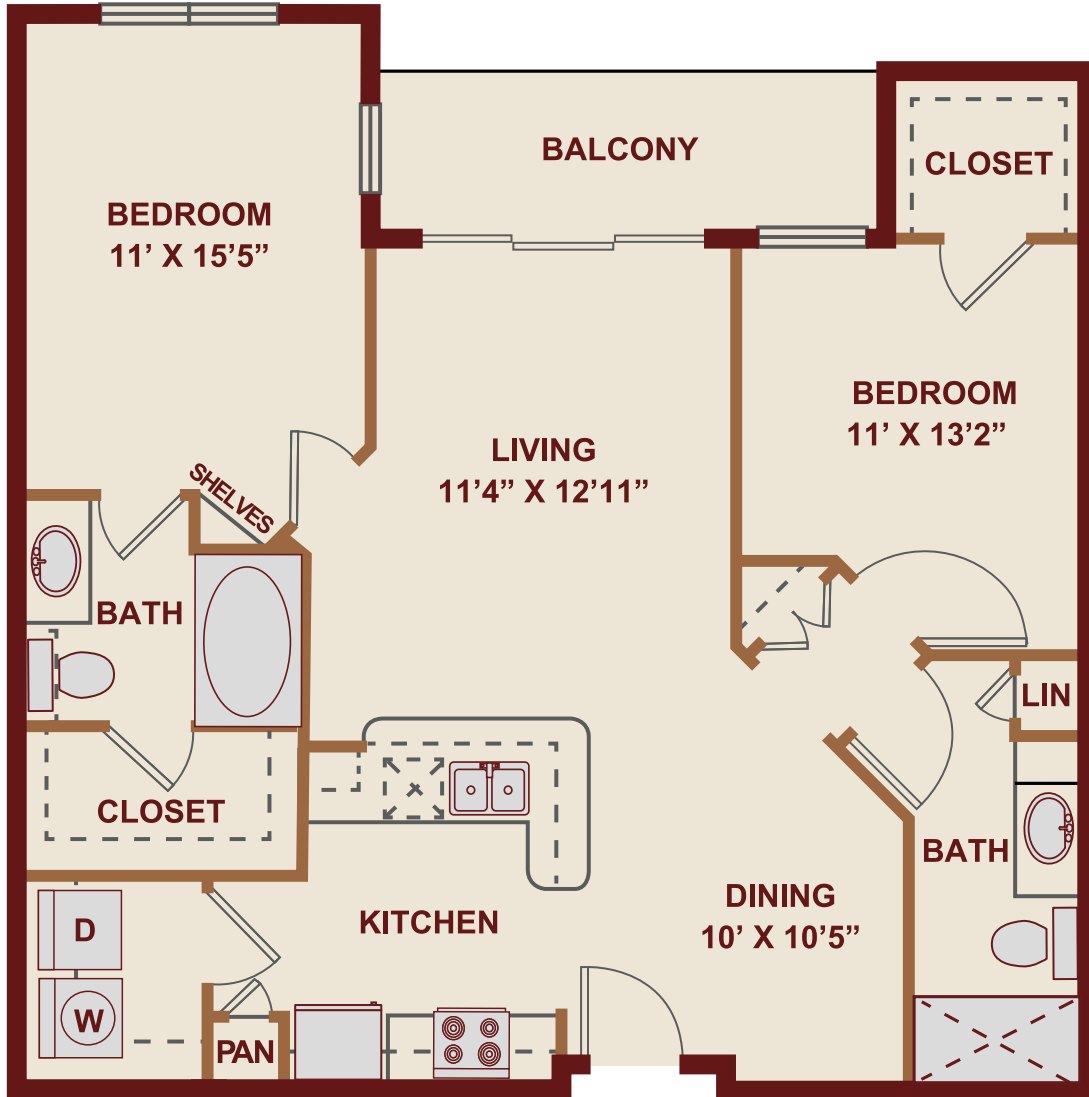

B2

2 BED / 2 BATH

1079

SQ. FT.

**GALATYN
STATION**

2301 Performance Drive | Richardson, TX 75082

www.galatynstationrichardson.com

Floor plans are artist's rendering. All dimensions are approximate. Actual product and specifications may vary in dimension or detail. Not all features are available in every apartment. Prices and availability are subject to change. Please see a representative for details.