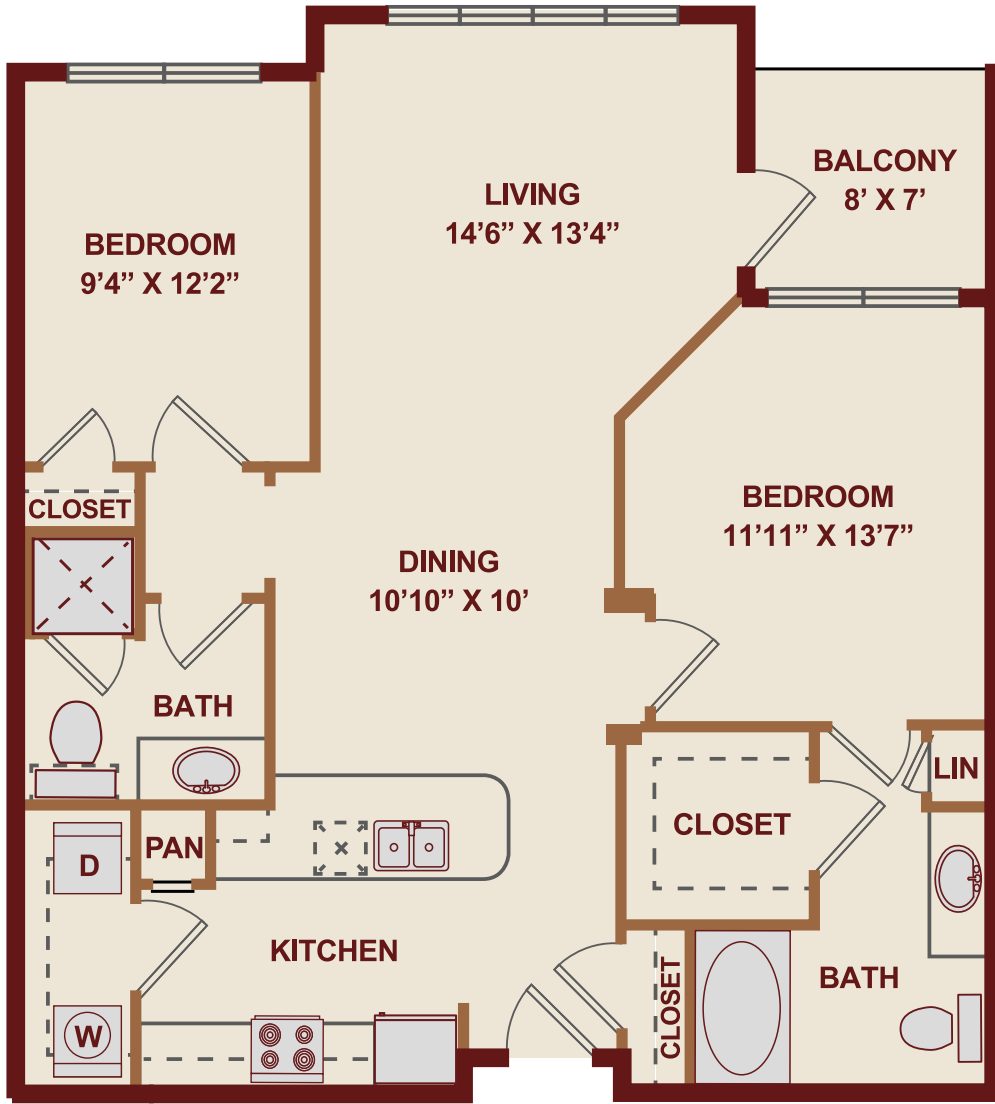

# B1

2 BED / 2 BATH

# 1016

SQ. FT.

**GALATYN  
STATION**

2301 Performance Drive | Richardson, TX 75082

[www.galatynstationrichardson.com](http://www.galatynstationrichardson.com)

*Floor plans are artist's rendering. All dimensions are approximate. Actual product and specifications may vary in dimension or detail. Not all features are available in every apartment. Prices and availability are subject to change. Please see a representative for details.*