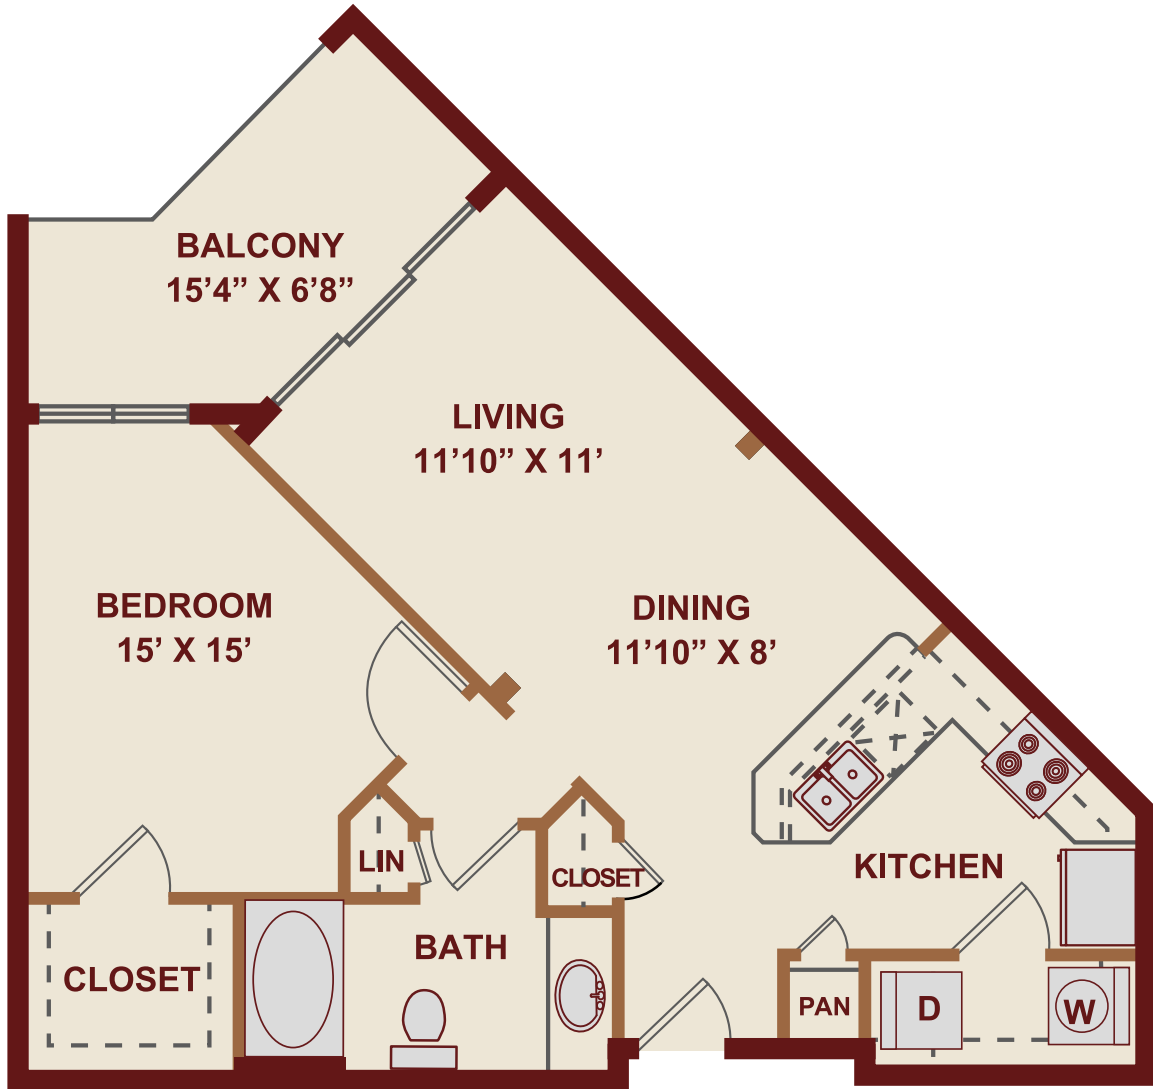

A3

1 BED / 1 BATH

760 - 870

SQ. FT.

**GALATYN
STATION**

2301 Performance Drive | Richardson, TX 75082

www.galatynstationrichardson.com

Floor plans are artist's rendering. All dimensions are approximate. Actual product and specifications may vary in dimension or detail. Not all features are available in every apartment. Prices and availability are subject to change. Please see a representative for details.