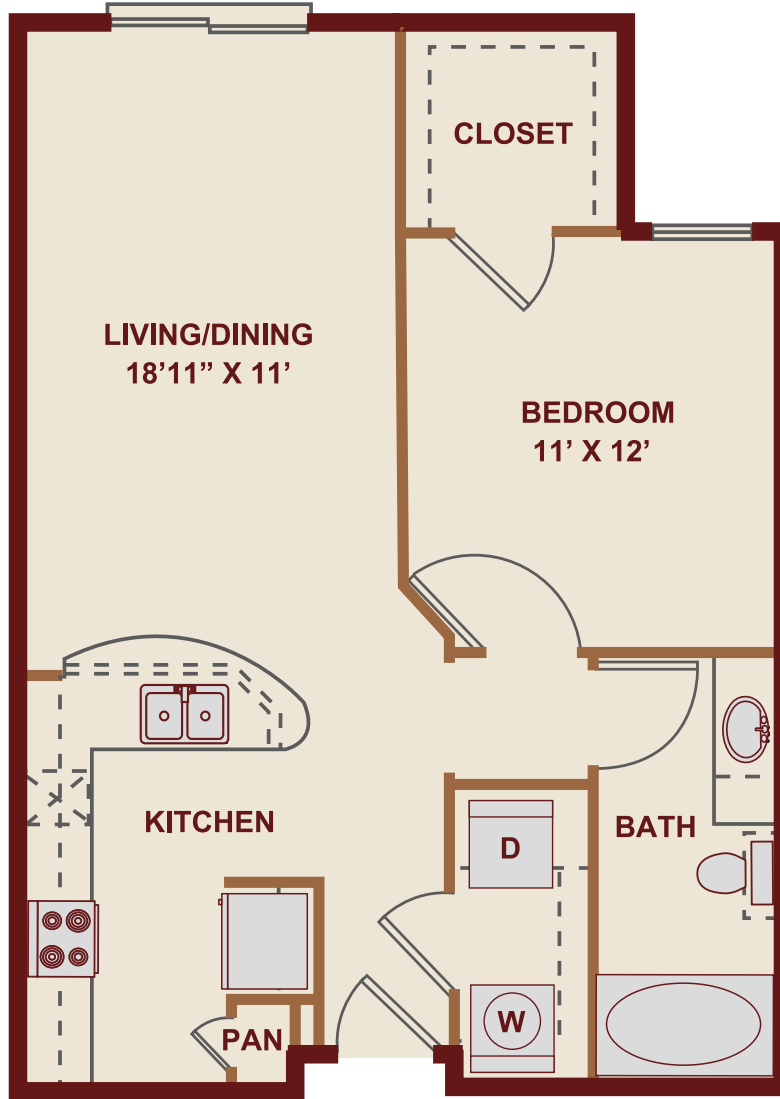

A2

1 BED / 1 BATH

700

SQ. FT.

**GALATYN
STATION**

2301 Performance Drive | Richardson, TX 75082

www.galatynstationrichardson.com

Floor plans are artist's rendering. All dimensions are approximate. Actual product and specifications may vary in dimension or detail. Not all features are available in every apartment. Prices and availability are subject to change. Please see a representative for details.